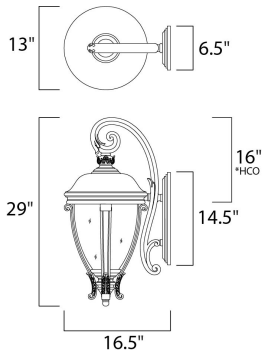

MEASUREMENTS

- DIMENSION : 13" W x 29" H x 16.5" Ext
- BACK PLATE : 6.5" W x 14.5" H x 16" HCO
- HANGING WEIGHT : 13.2 lb

LAMPING

- INPUT VOLTAGE : 120V
- BULB : 3 x 40W Incandescent E12 Candelabra , 120W Total
- BULB INCLUDED : (Not Included)
- DIMMABLE : Yes

Always consult a qualified electrician before installing any lighting product.