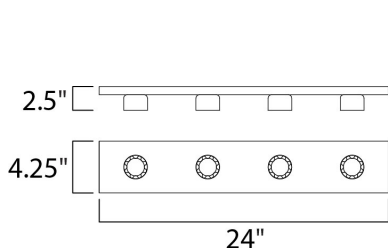

MEASUREMENTS

DIMENSION : 24" W x 4.25" H x 2.5" Ext
 BACK PLATE : 4" W x 23.25" H x 2.14" HCO
 HANGING WEIGHT : 1.76 lb

LAMPING

INPUT VOLTAGE : 120V
 BULB : 4 x 60W Incandescent E26 Medium , 240W Total
 BULB INCLUDED : (Not Included)
 DIMMABLE : Yes
 LIGHTING_DIRECTION : Omni