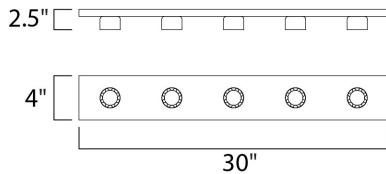

MEASUREMENTS

DIMENSION : 30" W x 4.25" H x 2.5" Ext
 BACK PLATE : 4" W x 29.25" H x 2.14" HCO
 HANGING WEIGHT : 2.31 lb

LAMPING

INPUT VOLTAGE : 120V
 BULB : 5 x 60W Incandescent E26 Medium , 300W Total
 BULB INCLUDED : (Not Included)
 DIMMABLE : Yes
 LIGHTING_DIRECTION : Omni