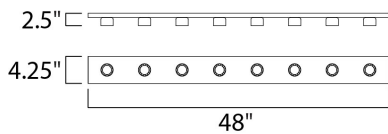

**MEASUREMENTS**

DIMENSION : 48" W x 4.25" H x 2.5" Ext  
 BACK PLATE : 4" W x 47" H x 2.14" HCO  
 HANGING WEIGHT : 3.53 lb

**LAMPING**

INPUT VOLTAGE : 120V  
 BULB : 8 x 60W Incandescent E26 Medium , 480W Total  
 BULB INCLUDED : (Not Included)  
 DIMMABLE : Yes  
 LIGHTING\_DIRECTION : Omni