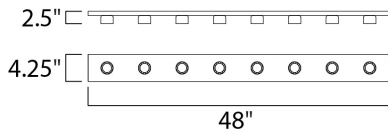

MEASUREMENTS

DIMENSION : 48" W x 4.25" H x 2.5" Ext
 BACK PLATE : 4" W x 47" H x 2.14" HCO
 HANGING WEIGHT : 3.53 lb

LAMPING

INPUT VOLTAGE : 120V
 BULB : 8 x 60W Incandescent E26 Medium , 480W Total
 BULB INCLUDED : (Not Included)
 DIMMABLE : Yes
 LIGHTING_DIRECTION : Omni