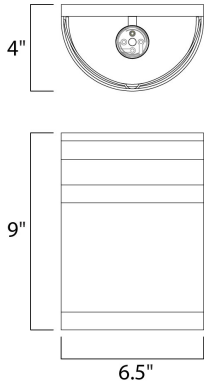

**MEASUREMENTS**

DIMENSION : 6.5" W x 9" H x 4" Ext  
 BACK PLATE : 6.5" W x 9" H x 3.5" HCO  
 HANGING WEIGHT : 3 lb

**LAMPING**

INPUT VOLTAGE : 120V  
 BULB : 1 x 60W Incandescent E26 Medium , 60W Total  
 BULB INCLUDED : (Not Included)  
 DIMMABLE : Yes