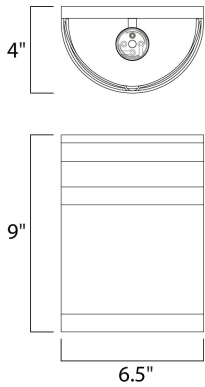

MEASUREMENTS

DIMENSION : 6.5" W x 9" H x 4" Ext
 BACK PLATE : 6.5" W x 9" H x 3.5" HCO
 HANGING WEIGHT : 3 lb

LAMPING

INPUT VOLTAGE : 120V
 BULB : 1 x 60W Incandescent E26 Medium , 60W Total
 BULB INCLUDED : (Not Included)
 DIMMABLE : Yes