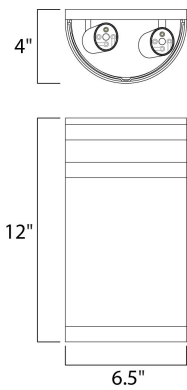

MEASUREMENTS

DIMENSION : 6.5" W x 12" H x 4" Ext
 BACK PLATE : 6.5" W x 12" H x 6" HCO
 HANGING WEIGHT : 4.63 lb

LAMPING

INPUT VOLTAGE : 120V
 BULB : 2 x 60W Incandescent E26 Medium , 120W Total
 BULB INCLUDED : (Not Included)
 DIMMABLE : Yes