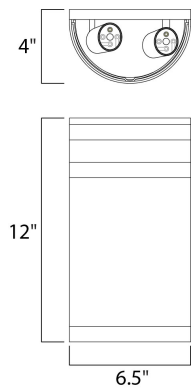

MEASUREMENTS

DIMENSION : 6.5" W x 12" H x 4" Ext
 BACK PLATE : 6.5" W x 12" H x 6" HCO
 HANGING WEIGHT : 4.63 lb

LAMPING

INPUT VOLTAGE : 120V
 BULB : 2 x 60W Incandescent E26 Medium , 120W Total
 BULB INCLUDED : (Not Included)
 DIMMABLE : Yes