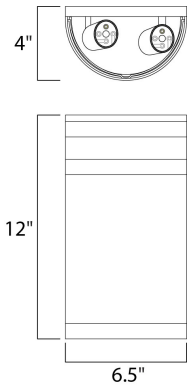

MEASUREMENTS

DIMENSION : 6.5" W x 12" H x 4" Ext
 BACK PLATE : 6.5" W x 12" H x 6" HCO
 HANGING WEIGHT : 4.63 lb

LAMPING

INPUT VOLTAGE : 120V
 BULB : 2 x 60W Incandescent E26 Medium , 120W Total
 BULB INCLUDED : (Not Included)
 DIMMABLE : Yes