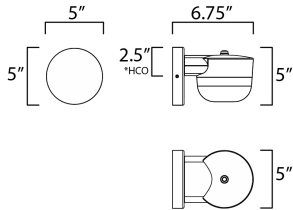

PRODUCT DESCRIPTION

This economical LED option is constructed of Black high impact polycarbonate, making it perfect for multi-family projects. Choose the photocell option to increase the environmental aspect of this fixture.