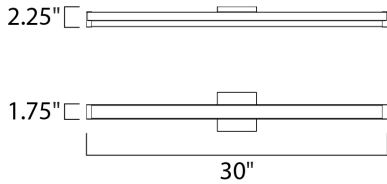

MEASUREMENTS

DIMENSION : 30" W x 1.75" H x 2.25" Ext
 BACK PLATE : 4.75" W x 4.75" H x 2.4" HCO
 HANGING WEIGHT : 2.31 lb

LAMPING

INPUT VOLTAGE : 120-277V
 LUMENS : 1,900 Rated (1,550 Del.)
 BULB : 1 x 20W LED PCB Integrated , 20W Total
 BULB INCLUDED : (Integrated)
 DIMMABLE : Only at 120V with ELV
 CRI : 90+ CRI
 COLOR_TEMP : 3000K
 LIGHTING_DIRECTION : Omni