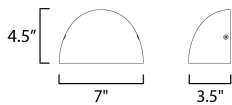

MEASUREMENTS

DIMENSION : 7" W x 4.5" H x 3.5" Ext
 BACK PLATE : 2.25" HCO
 HANGING WEIGHT : 1.4 lb

LAMPING

INPUT VOLTAGE : 120-277V
 LUMENS : 880 Rated (820 Del.)
 BULB : 1 x 15W LED PCB Integrated , 15W Total
 BULB INCLUDED : (Integrated)
 DIMMABLE : Only at 120V with ELV
 CRI : 80 CRI
 COLOR_TEMP : 3000K
 LIGHTING_DIRECTION : Down