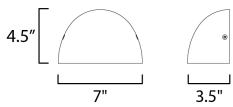

**MEASUREMENTS**

DIMENSION : 7" W x 4.5" H x 3.5" Ext  
 BACK PLATE : 2.25" HCO  
 HANGING WEIGHT : 1.4 lb

**LAMPING**

INPUT VOLTAGE : 120-277V  
 LUMENS : 880 Rated (820 Del.)  
 BULB : 1 x 15W LED PCB Integrated , 15W Total  
 BULB INCLUDED : (Integrated)  
 DIMMABLE : Only at 120V with ELV  
 CRI : 80 CRI  
 COLOR\_TEMP : 3000K  
 LIGHTING\_DIRECTION : Down