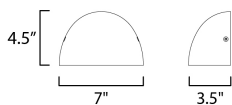

MEASUREMENTS

DIMENSION : 7" W x 4.5" H x 3.5" Ext
 BACK PLATE : 2.25" HCO
 HANGING WEIGHT : 1.4 lb

LAMPING

INPUT VOLTAGE : 120-277V
 LUMENS : 880 Rated (820 Del.)
 BULB : 1 x 15W LED PCB Integrated , 15W Total
 BULB INCLUDED : (Integrated)
 DIMMABLE : Only at 120V with ELV
 CRI : 80 CRI
 COLOR_TEMP : 3000K
 LIGHTING_DIRECTION : Down