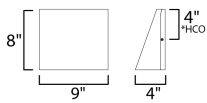

LAMPING

INPUT VOLTAGE : 120-277V
LUMENS : 2,000 Rated (1,500 Del.)
BULB : 1 x 20W LED DC Integrated , 20W Total
BULB INCLUDED : (Integrated)
DIMMABLE : Triac or ELV at 120V
CRI : 90 CRI
COLOR_TEMP : 3000K
LIGHTING_DIRECTION : Down

FINISHES OPTION

- Architectural Bronze (ABZ)
- Black (BK)
- Silver (SV)

MATERIAL

Aluminum