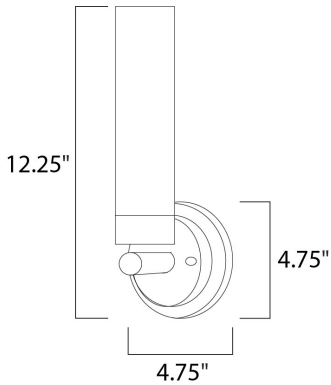

**PRODUCT DESCRIPTION**

Cilandro is a contemporary style collection from Maxim Lighting International in Satin Nickel finish with White glass.

**MEASUREMENTS**

DIMENSION : 4.75" W x 12.25" H x 4" Ext  
 MAX OAH : 4.75" W x 4.75" H  
 HANGING WEIGHT : 1.54 lb

**LAMPING**

INPUT VOLTAGE : 120V  
 BULB : 1 x 40W Incandescent E26 Medium T10 , 40W Total  
 BULB INCLUDED : (Not Included)  
 DIMMABLE : Yes  
 LIGHTING\_DIRECTION : Up

**FINISHES OPTION**

 Satin Nickel (SN)

**GLASS**

Mat White MW

**MATERIAL**

Glass

**RATINGS**

cULus  
 Damp Location  
 ADA

**ADDITIONAL**

INSTALL UP/DOWN: Up  
 OPERATING TEMPERATURE:  
 -20°C (-4°F), 40°C (104°F)