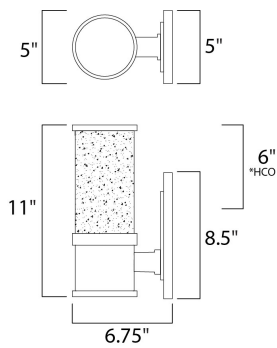

PRODUCT DESCRIPTION

A solid column of clear Bubble Glass is supported by a cast aluminum base in your choice of brushed Aluminum or Galaxy Black. With both up and down lights, this fixture is a visual statement and a very functional light source.

MEASUREMENTS

DIMENSION : 5" W x 11" H x 6.75" Ext
BACK PLATE : 5" W x 8.5" H x 6" HCO
HANGING WEIGHT : 9.9 lb

LAMPING

INPUT VOLTAGE : 120V
LUMENS : 1,400 Rated
BULB : 2 x 10W LED PCB Integrated , 20W Total
BULB INCLUDED : (Integrated)
DIMMABLE : Triac CL
CRI : 80+ CRI
COLOR_TEMP : 3000K
LIGHTING_DIRECTION : Up/Down

FINISHES OPTION

- Brushed Aluminum (AL)
- Galaxy Black (GBK)

GLASS

Clear CL

MATERIAL

Die Cast Aluminum

RATINGS

cETLus
Wet Location

ADDITIONAL

INSTALL UP/DOWN: UP
OPERATING TEMPERATURE:
-20°C (-4°F), 40°C (104°F)

Always consult a qualified electrician before installing any lighting product.