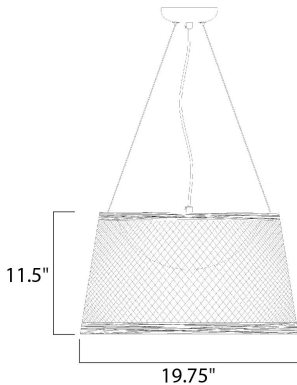

PRODUCT DESCRIPTION

This casual collection of lighting features hand formed shades of fiber twine coated with a polyurethane material for strength and durability. The resilience of the construction makes it suitable for damp locations and the ideal lighting for covered patios and outdoor living spaces. With the Integrated LED, this collection is a perfect combination of style and security lighting.

MEASUREMENTS

DIMENSION : 20.25" W x 11" H
 MAX OAH : 141" OAH
 HANGING WEIGHT : 5.93 lb

LAMPING

INPUT VOLTAGE : 120V
 LUMENS : 840 Rated
 BULB : 1 x 12W LED PCB Integrated , 12W Total
 BULB INCLUDED : (Integrated)
 DIMMABLE : Triac CL
 CRI : 80+ CRI
 COLOR_TEMP : 3000K

FINISHES OPTION

 Natural (NA)
 White (WT)

MATERIAL

Hemp Rope, Acrylic

RATINGS

cETLus
 Damp Location

ADDITIONAL

OPERATING TEMPERATURE:
 -20°C (-4°F), 40°C (104°F)