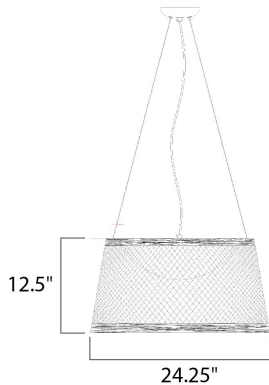

PRODUCT DESCRIPTION

This casual collection of lighting features hand formed shades of fiber twine coated with a polyurethane material for strength and durability. The resilience of the construction makes it suitable for damp locations and the ideal lighting for covered patios and outdoor living spaces. With the Integrated LED, this collection is a perfect combination of style and security lighting.

MEASUREMENTS

DIMENSION : 24.25" W x 12.5" H
 MAX OAH : 142.5" OAH
 HANGING WEIGHT : 8.27 lb

LAMPING

INPUT VOLTAGE : 120V
 LUMENS : 1,050 Rated
 BULB : 1 x 15W LED PCB Integrated , 15W Total
 BULB INCLUDED : (Integrated)
 DIMMABLE : Triac CL
 CRI : 80+ CRI
 COLOR_TEMP : 3000K

FINISHES OPTION

- Chocolate (CH)
- Natural (NA)
- White (WT)

MATERIAL

Hemp Rope, Acrylic

RATINGS

cETLus
 Damp Location

ADDITIONAL

OPERATING TEMPERATURE:
 -20°C (-4°F), 40°C (104°F)