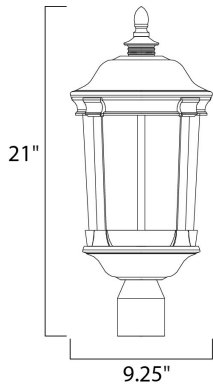

PRODUCT DESCRIPTION

MEASUREMENTS

DIMENSION : 9.25" L x 9.25" W x 21" H
HANGING WEIGHT : 5.7 lb

LAMPING

INPUT VOLTAGE : 120V
LUMENS : 840 Rated
BULB : 1 x 12W LED PCB Integrated , 12W Total
BULB INCLUDED : (Integrated)
DIMMABLE : Triac CL
CRI : 80+ CRI
COLOR_TEMP : 3000K