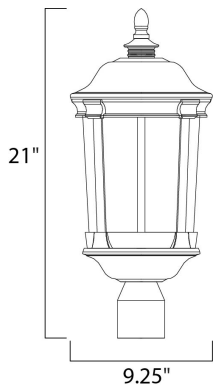

PRODUCT DESCRIPTION

MEASUREMENTS

DIMENSION : 9.25" L x 9.25" W x 21" H
HANGING WEIGHT : 5.7 lb

LAMPING

INPUT VOLTAGE : 120V
LUMENS : 840 Rated
BULB : 1 x 12W LED PCB Integrated , 12W Total
BULB INCLUDED : (Integrated)
DIMMABLE : Triac CL
CRI : 80+ CRI
COLOR_TEMP : 3000K