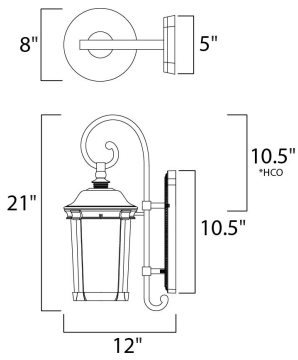

PRODUCT DESCRIPTION

MEASUREMENTS

DIMENSION : 8" W x 21" H x 12" Ext
BACK PLATE : 5" W x 10.5" H x 10.5" HCO
HANGING WEIGHT : 5.06 lb

LAMPING

INPUT VOLTAGE : 120V
LUMENS : 560 Rated
BULB : 1 x 8W LED PCB Integrated , 8W Total
BULB INCLUDED : (Integrated)
DIMMABLE : Triac CL
CRI : 80+ CRI
COLOR_TEMP : 3000K

FINISHES OPTION

Bronze (BZ)

GLASS

Seedy CD

MATERIAL

Aluminum

RATINGS

cETLus
Wet Location
DARKSKY

ADDITIONAL

OPERATING TEMPERATURE:
-20°C (-4°F), 40°C (104°F)

PHOTOMETRIC: Report Found Online

Always consult a qualified electrician before installing any lighting product.