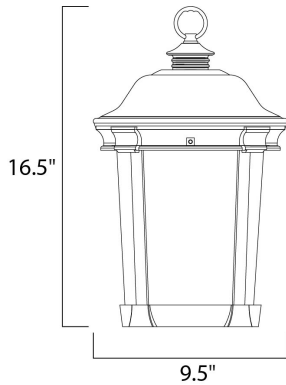

PRODUCT DESCRIPTION

MEASUREMENTS

DIMENSION : 9.5" L x 9.5" W x 16.5" H
HANGING WEIGHT : 8.8 lb

LAMPING

INPUT VOLTAGE : 120V
LUMENS : 840 Rated
BULB : 1 x 12W LED PCB Integrated , 12W Total
BULB INCLUDED : (Integrated)
DIMMABLE : Triac CL
CRI : 80+ CRI
COLOR_TEMP : 3000K