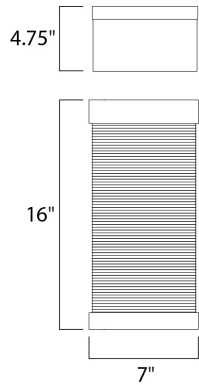

MEASUREMENTS

DIMENSION : 7" W x 16" H x 4.75" Ext
 BACK PLATE : 7" W x 16" H x 8" HCO
 HANGING WEIGHT : 9.9 lb

LAMPING

INPUT VOLTAGE : 120V
 LUMENS : 960 Rated
 BULB : 1 x 12W LED AC Integrated , 12W Total
 BULB INCLUDED : (Integrated)
 DIMMABLE : Triac CL
 CRI : 90+ CRI
 COLOR_TEMP : 3000K
 LIGHTING_DIRECTION : Down