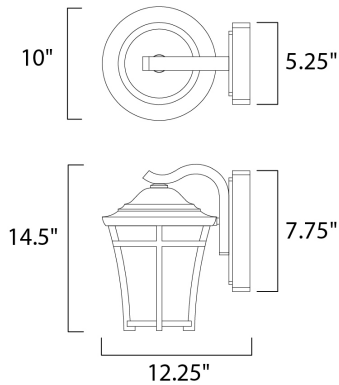

PRODUCT DESCRIPTION

MEASUREMENTS

DIMENSION : 10" W x 14.5" H x 12.25" Ext
 BACK PLATE : 5.25" W x 7.75" H x 3.5" HCO
 HANGING WEIGHT : 7.5 lb

LAMPING

INPUT VOLTAGE : 120V
 LUMENS : 1,100 Rated
 BULB : 1 x 12W LED E26 Medium , 12W Total
 BULB INCLUDED : (Included)
 DIMMABLE :
 CRI : 90+ CRI
 COLOR_TEMP : 3000K