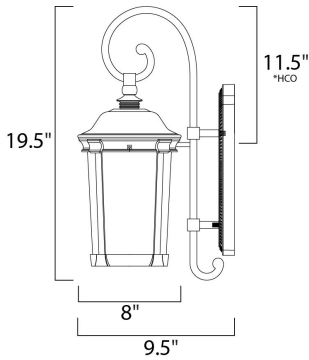

PRODUCT DESCRIPTION

MEASUREMENTS

- DIMENSION : 8" W x 19.5" H x 9.5" Ext
- BACK PLATE : 5" W x 10.5" H x 11.5" HCO
- HANGING WEIGHT : 4.82 lb

LAMPING

- INPUT VOLTAGE : 120V
- LUMENS : 900 Rated (650 Del.)
- BULB : 1 x 9W LED E26 Medium , 9W Total
- BULB INCLUDED : (Included)
- DIMMABLE :
- CRI : 90+ CRI
- COLOR_TEMP : 3000K

FINISHES OPTION

- Bronze (BZ)

GLASS

Frosted Seedy FS

MATERIAL

Die Cast Aluminum, Glass

RATINGS

cETLus
Wet Location

ADDITIONAL

RATED LIFE 25000 Hours
OPERATING TEMPERATURE:
-20°C (-4°F), 40°C (104°F)

PHOTOMETRIC: Report Found Online

Always consult a qualified electrician before installing any lighting product.