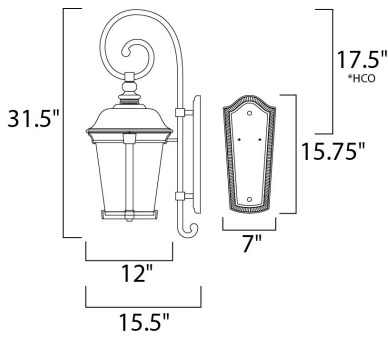

PRODUCT DESCRIPTION

MEASUREMENTS

- DIMENSION : 12" W x 31.5" H x 15.5" Ext
- BACK PLATE : 7" W x 15.75" H x 15.5" HCO
- HANGING WEIGHT : 11.88 lb

LAMPING

- INPUT VOLTAGE : 120V
- LUMENS : 1,200 Rated (850 Del.)
- BULB : 1 x 12W LED E26 Medium , 12W Total
- BULB INCLUDED : (Included)
- DIMMABLE :
- CRI : 90+ CRI
- COLOR_TEMP : 3000K

FINISHES OPTION

- Bronze (BZ)

GLASS

Frosted Seedy FS

MATERIAL

Die Cast Aluminum, Glass

RATINGS

cETLus
Wet Location

ADDITIONAL

RATED LIFE 25000 Hours
OPERATING TEMPERATURE:
-20°C (-4°F), 40°C (104°F)

Always consult a qualified electrician before installing any lighting product.