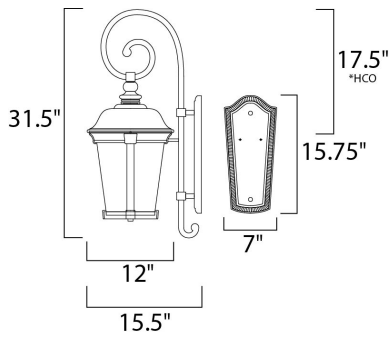

PRODUCT DESCRIPTION

MEASUREMENTS

- DIMENSION : 12" W x 31.5" H x 15.5" Ext
- BACK PLATE : 7" W x 15.75" H x 15.5" HCO
- HANGING WEIGHT : 11.88 lb

LAMPING

- INPUT VOLTAGE : 120V
- LUMENS : 1,200 Rated (850 Del.)
- BULB : 1 x 12W LED E26 Medium , 12W Total
- BULB INCLUDED : (Included)
- DIMMABLE :
- CRI : 90+ CRI
- COLOR_TEMP : 3000K

FINISHES OPTION

- Bronze (BZ)

GLASS

Frosted Seedy FS

MATERIAL

Die Cast Aluminum, Glass

RATINGS

cETLus
Wet Location

ADDITIONAL

RATED LIFE 25000 Hours
OPERATING TEMPERATURE:
-20°C (-4°F), 40°C (104°F)

Always consult a qualified electrician before installing any lighting product.