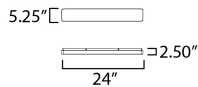

MEASUREMENTS

DIMENSION : 24" L x 5.25" W x 2.5" H
 CANOPY : 4.25" W x 0.75" H x 22.63" L
 HANGING WEIGHT : 1 lb

LAMPING

INPUT VOLTAGE : 120-277V
 LUMENS : 1,400 Rated (1,200 Del.)
 BULB : 1 x 15W LED DC Integrated , 15W Total
 BULB INCLUDED : (Integrated)
 DIMMABLE : Y
 CRI : 90 CRI
 COLOR_TEMP : 27-30-35-40-50K