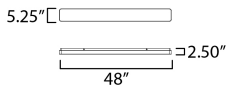

MEASUREMENTS

DIMENSION : 48" L x 5.25" W x 2.5" H
 CANOPY : 4.2" W x 0.75" H x 46.41" L
 HANGING WEIGHT : 2 lb

LAMPING

INPUT VOLTAGE : 120-277V
 LUMENS : 2,630 Rated (2,250 Del.)
 BULB : 1 x 30W LED DC Integrated , 30W Total
 BULB INCLUDED : (Integrated)
 DIMMABLE : Y
 CRI : 90 CRI
 COLOR_TEMP : 27-30-35-40-50K