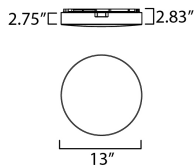

MEASUREMENTS

DIMENSION : 13" L x 13" W x 2.75" H
 CANOPY : 12.25" W x 0.75" H x 12.25" L
 HANGING WEIGHT : 0.93 lb

LAMPING

INPUT VOLTAGE : 120-277V
 LUMENS : 1,600 Rated (1,500 Del.)
 BULB : 1 x 18W LED DC Integrated , 18W Total
 BULB INCLUDED : (Integrated)
 DIMMABLE : Y
 CRI : 90 CRI
 COLOR_TEMP : 27-30-35-40-50K