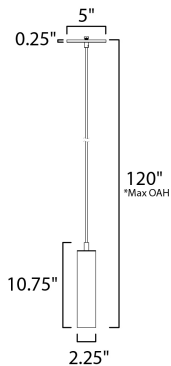

FINISHES OPTION

-  Black (BK)
-  Polished Chrome (PC)
-  Satin Nickel (SN)
-  White (WT)

MATERIAL

Aluminum

ADDITIONAL

OPERATING TEMPERATURE:
-20°C (-4°F), 40°C (104°F)

*max overall height

MEASUREMENTS

- DIMENSION : 2.25" L x 2.25" W x 10.75" H
- MAX OAH : 120" OAH
- CANOPY : 5" W x 0.25" H x 5" L
- HANGING WEIGHT : 1.6 lb

LAMPING

- INPUT VOLTAGE : V
- BULB :
- DIMMABLE :

Always consult a qualified electrician before installing any lighting product.