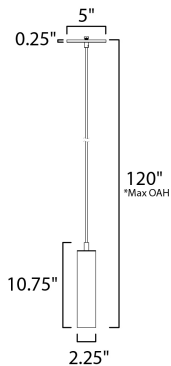

**FINISHES OPTION**

-  Black (BK)
-  Polished Chrome (PC)
-  Satin Nickel (SN)
-  White (WT)

**MATERIAL**

Aluminum

**ADDITIONAL**

OPERATING TEMPERATURE:  
-20°C (-4°F), 40°C (104°F)

\*max overall height

**MEASUREMENTS**

- DIMENSION : 2.25" L x 2.25" W x 10.75" H
- MAX OAH : 120" OAH
- CANOPY : 5" W x 0.25" H x 5" L
- HANGING WEIGHT : 1.6 lb

**LAMPING**

- INPUT VOLTAGE : V
- BULB :
- DIMMABLE :

Always consult a qualified electrician before installing any lighting product.