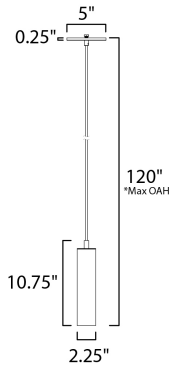

FINISHES OPTION

-  Black (BK)
-  Polished Chrome (PC)
-  Satin Nickel (SN)
-  White (WT)

MATERIAL

Aluminum

ADDITIONAL

OPERATING TEMPERATURE:
-20°C (-4°F), 40°C (104°F)

*max overall height

MEASUREMENTS

- DIMENSION : 2.25" L x 2.25" W x 10.75" H
- MAX OAH : 120" OAH
- CANOPY : 5" W x 0.25" H x 5" L
- HANGING WEIGHT : 1.6 lb

LAMPING

- INPUT VOLTAGE : V
- BULB :
- DIMMABLE :

Always consult a qualified electrician before installing any lighting product.