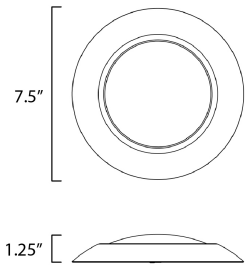

PRODUCT DESCRIPTION

This very compact LED flush mount directly installs on any 4" junction box and gives the look of a recessed trim. Constructed of Die Cast Aluminum, the Diverse luminaire is dimmable and approved for wet or damp locations so it can be used in virtually any ceiling application, including showers.

MEASUREMENTS

DIMENSION : 7.5" L x 7.5" W x 1.25" H
 HANGING WEIGHT : 0.54 lb

LAMPING

INPUT VOLTAGE : 120V
 LUMENS : 1,200 Rated (1,000 Del.)
 BULB : 1 x 13.5W LED PCB Integrated , 14W Total
 BULB INCLUDED : (Integrated)
 DIMMABLE : Triac CL
 CRI : 90 CRI
 COLOR_TEMP : 3000K