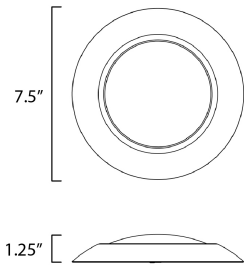

**PRODUCT DESCRIPTION**

This very compact LED flush mount directly installs on any 4" junction box and gives the look of a recessed trim. Constructed of Die Cast Aluminum, the Diverse luminaire is dimmable and approved for wet or damp locations so it can be used in virtually any ceiling application, including showers.

**MEASUREMENTS**

DIMENSION : 7.5" L x 7.5" W x 1.25" H  
 HANGING WEIGHT : 0.54 lb

**LAMPING**

INPUT VOLTAGE : 120V  
 LUMENS : 1,200 Rated (1,000 Del.)  
 BULB : 1 x 13.5W LED PCB Integrated , 14W Total  
 BULB INCLUDED : (Integrated)  
 DIMMABLE : Triac CL  
 CRI : 90 CRI  
 COLOR\_TEMP : 3000K