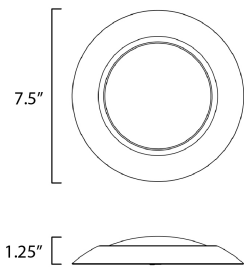

PRODUCT DESCRIPTION

This very compact LED flush mount directly installs on any 4" junction box and gives the look of a recessed trim. Constructed of Die Cast Aluminum, the Diverse luminaire is dimmable and approved for wet or damp locations so it can be used in virtually any ceiling application, including showers.

MEASUREMENTS

DIMENSION : 7.5" L x 7.5" W x 1.25" H
 HANGING WEIGHT : 0.54 lb

LAMPING

INPUT VOLTAGE : 120V
 LUMENS : 1,200 Rated (1,000 Del.)
 BULB : 1 x 13.5W LED PCB Integrated , 14W Total
 BULB INCLUDED : (Integrated)
 DIMMABLE : Triac CL
 CRI : 90 CRI
 COLOR_TEMP : 3000K