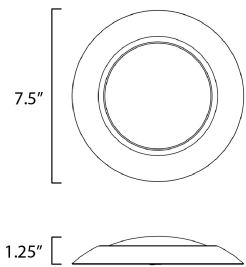

**PRODUCT DESCRIPTION**

This very compact LED flush mount directly installs on any 4" junction box and gives the look of a recessed trim. Constructed of Die Cast Aluminum, the Diverse luminaire is dimmable and approved for wet or damp locations so it can be used in virtually any ceiling application, including showers.

**MEASUREMENTS**

DIMENSION : 7.5" L x 7.5" W x 1.25" H  
 HANGING WEIGHT : 0.54 lb

**LAMPING**

INPUT VOLTAGE : 120V  
 LUMENS : 1,200 Rated (1,000 Del.)  
 BULB : 1 x 13.5W LED PCB Integrated , 14W Total  
 BULB INCLUDED : (Integrated)  
 DIMMABLE : Triac CL  
 CRI : 90 CRI  
 COLOR\_TEMP : 3000K