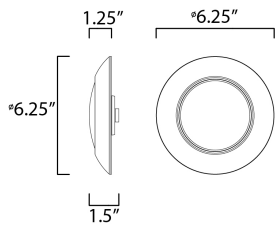

PRODUCT DESCRIPTION

This very compact LED flush mount directly installs on any 4" junction box and gives the look of a recessed trim. Constructed of Die Cast Aluminum, the Diverse luminaire is dimmable and approved for wet or damp locations so it can be used in virtually any ceiling application, including showers.

MEASUREMENTS

DIMENSION : 6.25" L x 6.25" W x 1.25" H
 HANGING WEIGHT : 0.26 lb

LAMPING

INPUT VOLTAGE : 120V
 LUMENS : 1,080 Rated (850 Del.)
 BULB : 1 x 12W LED PCB Integrated , 12W Total
 BULB INCLUDED : (Integrated)
 DIMMABLE : ELV or Triac CL
 CRI : 90 CRI
 COLOR_TEMP : 2700K