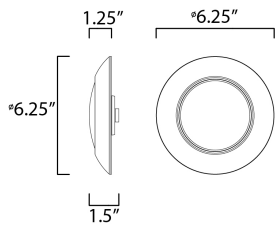

**PRODUCT DESCRIPTION**

This very compact LED flush mount directly installs on any 4" junction box and gives the look of a recessed trim. Constructed of Die Cast Aluminum, the Diverse luminaire is dimmable and approved for wet or damp locations so it can be used in virtually any ceiling application, including showers.

**MEASUREMENTS**

DIMENSION : 6" L x 6" W x 1.25" H  
 CANOPY : 1" W x 6" H x 6" L  
 HANGING WEIGHT : 0.33 lb

**LAMPING**

INPUT VOLTAGE : 120V  
 LUMENS : 1,080 Rated (850 Del.)  
 BULB : 1 x 12W LED AC Integrated , 12W Total  
 BULB INCLUDED : (Integrated)  
 DIMMABLE : Triac CL  
 CRI : 90 CRI  
 COLOR\_TEMP : 3000K  
 LIGHTING\_DIRECTION : Down