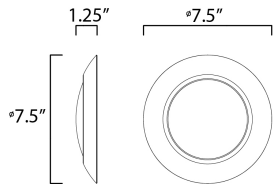

**PRODUCT DESCRIPTION**

This very compact LED flush mount directly installs on any 4" junction box and gives the look of a recessed trim. Constructed of Die Cast Aluminum, the Diverse luminaire is dimmable and approved for wet or damp locations so it can be used in virtually any ceiling application, including showers.

**MEASUREMENTS**

DIMENSION : 7.5" L x 7.5" W x 1.25" H  
 HANGING WEIGHT : 0.39 lb

**LAMPING**

INPUT VOLTAGE : 120V  
 LUMENS : 1,350 Rated (950 Del.)  
 BULB : 1 x 15W LED PCB Integrated , 15W Total  
 BULB INCLUDED : (Integrated)  
 DIMMABLE : ELV or Triac CL  
 CRI : 90 CRI  
 COLOR\_TEMP : 2700K