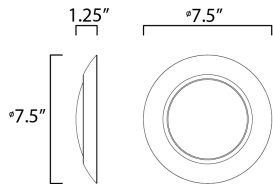

PRODUCT DESCRIPTION

This very compact LED flush mount directly installs on any 4" junction box and gives the look of a recessed trim. Constructed of Die Cast Aluminum, the Diverse luminaire is dimmable and approved for wet or damp locations so it can be used in virtually any ceiling application, including showers.

MEASUREMENTS

DIMENSION : 7.5" L x 7.5" W x 1.25" H
 HANGING WEIGHT : 0.39 lb

LAMPING

INPUT VOLTAGE : 120V
 LUMENS : 1,350 Rated (950 Del.)
 BULB : 1 x 15W LED PCB Integrated , 15W Total
 BULB INCLUDED : (Integrated)
 DIMMABLE : ELV or Triac CL
 CRI : 90 CRI
 COLOR_TEMP : 2700K