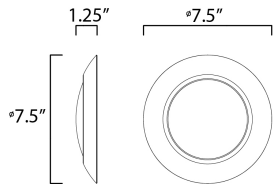

PRODUCT DESCRIPTION

This very compact LED flush mount directly installs on any 4" junction box and gives the look of a recessed trim. Constructed of Die Cast Aluminum, the Diverse luminaire is dimmable and approved for wet or damp locations so it can be used in virtually any ceiling application, including showers.

MEASUREMENTS

DIMENSION : 7.5" L x 7.5" W x 1.25" H
 HANGING WEIGHT : 0.28 lb

LAMPING

INPUT VOLTAGE : 120V
 LUMENS : 1,350 Rated (1,100 Del.)
 BULB : 1 x 15W LED PCB Integrated , 15W Total
 BULB INCLUDED : (Integrated)
 DIMMABLE : ELV or Triac CL
 CRI : 90 CRI
 COLOR_TEMP : 4000K