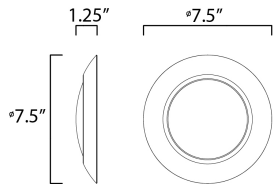

PRODUCT DESCRIPTION

This very compact LED flush mount directly installs on any 4" junction box and gives the look of a recessed trim. Constructed of Die Cast Aluminum, the Diverse luminaire is dimmable and approved for wet or damp locations so it can be used in virtually any ceiling application, including showers.

MEASUREMENTS

DIMENSION : 7.5" L x 7.5" W x 1.25" H
 HANGING WEIGHT : 0.5 lb

LAMPING

INPUT VOLTAGE : 120V
 LUMENS : 1,350 Rated (1,050 Del.)
 BULB : 1 x 15W LED PCB Integrated , 15W Total
 BULB INCLUDED : (Integrated)
 DIMMABLE : ELV or Triac CL
 CRI : 90 CRI
 COLOR_TEMP : 3000K