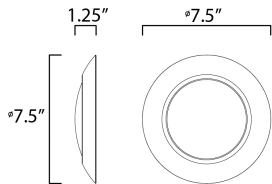

PRODUCT DESCRIPTION

This very compact LED flush mount directly installs on any 4" junction box and gives the look of a recessed trim. Constructed of Die Cast Aluminum, the Diverse luminaire is dimmable and approved for wet or damp locations so it can be used in virtually any ceiling application, including showers.

MEASUREMENTS

DIMENSION : 7.5" L x 7.5" W x 1.25" H
 HANGING WEIGHT : 0.5 lb

LAMPING

INPUT VOLTAGE : 120V
 LUMENS : 1,350 Rated (1,050 Del.)
 BULB : 1 x 15W LED PCB Integrated , 15W Total
 BULB INCLUDED : (Integrated)
 DIMMABLE : ELV or Triac CL
 CRI : 90 CRI
 COLOR_TEMP : 3000K