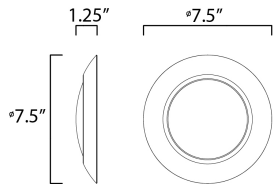

PRODUCT DESCRIPTION

This very compact LED flush mount directly installs on any 4" junction box and gives the look of a recessed trim. Constructed of Die Cast Aluminum, the Diverse luminaire is dimmable and approved for wet or damp locations so it can be used in virtually any ceiling application, including showers.

MEASUREMENTS

DIMENSION : 7.5" L x 7.5" W x 1.25" H
 HANGING WEIGHT : 0.5 lb

LAMPING

INPUT VOLTAGE : 120V
 LUMENS : 1,350 Rated (1,000 Del.)
 BULB : 1 x 15W LED PCB Integrated , 15W Total
 BULB INCLUDED : (Integrated)
 DIMMABLE : ELV or Triac CL
 CRI : 90 CRI
 COLOR_TEMP : 3000K

FINISHES OPTION

-  Black (BK)
-  Satin Nickel (SN)
-  White (WT)

GLASS

White WT

MATERIAL

Polycarbonate, Aluminum

RATINGS

cETLus
 Wet Location
 Energy Star