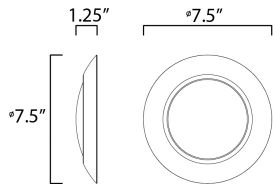

PRODUCT DESCRIPTION

This very compact LED flush mount directly installs on any 4" junction box and gives the look of a recessed trim. Constructed of Die Cast Aluminum, the Diverse luminaire is dimmable and approved for wet or damp locations so it can be used in virtually any ceiling application, including showers.

MEASUREMENTS

DIMENSION : 7.5" L x 7.5" W x 0.75" H
 HANGING WEIGHT : 0.39 lb

LAMPING

INPUT VOLTAGE : 120V
 LUMENS : 1,100 Rated (950 Del.)
 BULB : 1 x 12.5W LED AC Integrated , 12W Total
 BULB INCLUDED : (Integrated)
 DIMMABLE : ELV or Triac CL
 CRI : 90 CRI
 COLOR_TEMP : 3000K