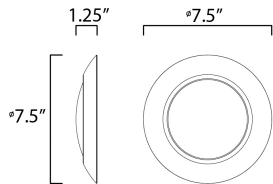

PRODUCT DESCRIPTION

This very compact LED flush mount directly installs on any 4" junction box and gives the look of a recessed trim. Constructed of Die Cast Aluminum, the Diverse luminaire is dimmable and approved for wet or damp locations so it can be used in virtually any ceiling application, including showers.

MEASUREMENTS

DIMENSION : 7.5" L x 7.5" W x 0.75" H
 HANGING WEIGHT : 0.39 lb

LAMPING

INPUT VOLTAGE : 120V
 LUMENS : 1,100 Rated (990 Del.)
 BULB : 1 x 12.5W LED AC Integrated , 12W Total
 BULB INCLUDED : (Integrated)
 DIMMABLE : ELV or Triac CL
 CRI : 90 CRI
 COLOR_TEMP : 4000K