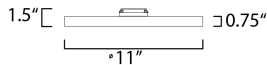

MEASUREMENTS

DIMENSION : 11" L x 11" W x 0.75" H
HANGING WEIGHT : 2.35 lb

LAMPING

INPUT VOLTAGE : 120V
LUMENS : 2,200 Rated (1,600 Del.)
BULB : 1 x 20W LED PCB Integrated , 20W Total
BULB INCLUDED : (Integrated)
DIMMABLE : ELV or Triac CL
CRI : 90 CRI
COLOR_TEMP : 3000K