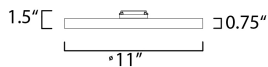

MEASUREMENTS

DIMENSION : 11" L x 11" W x 0.75" H
HANGING WEIGHT : 2.35 lb

LAMPING

INPUT VOLTAGE : 120V
LUMENS : 2,200 Rated (1,600 Del.)
BULB : 1 x 20W LED PCB Integrated , 20W Total
BULB INCLUDED : (Integrated)
DIMMABLE : ELV or Triac CL
CRI : 90 CRI
COLOR_TEMP : 3000K