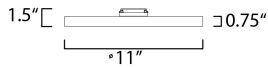

MEASUREMENTS

DIMENSION : 11" L x 11" W x 0.75" H
 HANGING WEIGHT : 2.35 lb

LAMPING

INPUT VOLTAGE : 120V
 LUMENS : 2,200 Rated (1,600 Del.)
 BULB : 1 x 20W LED PCB Integrated , 20W Total
 BULB INCLUDED : (Integrated)
 DIMMABLE : ELV or Triac CL
 CRI : 90 CRI
 COLOR_TEMP : 3000K