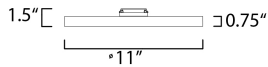

MEASUREMENTS

DIMENSION : 11" L x 11" W x 0.75" H
HANGING WEIGHT : 2.35 lb

LAMPING

INPUT VOLTAGE : 120V
LUMENS : 2,200 Rated (1,600 Del.)
BULB : 1 x 20W LED PCB Integrated , 20W Total
BULB INCLUDED : (Integrated)
DIMMABLE : ELV or Triac CL
CRI : 90 CRI
COLOR_TEMP : 3000K