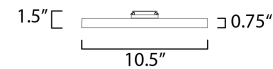

MEASUREMENTS

DIMENSION : 10.5" L x 10.5" W x 0.75" H
HANGING WEIGHT : 2.61 lb

LAMPING

INPUT VOLTAGE : 120V
LUMENS : 2,200 Rated (1,600 Del.)
BULB : 1 x 20W LED PCB Integrated , 20W Total
BULB INCLUDED : (Integrated)
DIMMABLE : ELV or Triac CL
CRI : 90 CRI
COLOR_TEMP : 3000K