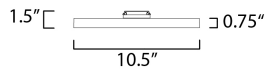

MEASUREMENTS

DIMENSION : 10.5" L x 10.5" W x 0.75" H
 HANGING WEIGHT : 2.61 lb

LAMPING

INPUT VOLTAGE : 120V
 LUMENS : 2,200 Rated (1,600 Del.)
 BULB : 1 x 20W LED PCB Integrated , 20W Total
 BULB INCLUDED : (Integrated)
 DIMMABLE : ELV or Triac CL
 CRI : 90 CRI
 COLOR_TEMP : 3000K