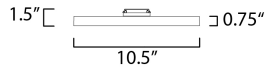

MEASUREMENTS

DIMENSION : 10.5" L x 10.5" W x 0.75" H
 HANGING WEIGHT : 2.61 lb

LAMPING

INPUT VOLTAGE : 120V
 LUMENS : 2,200 Rated (1,600 Del.)
 BULB : 1 x 20W LED PCB Integrated , 20W Total
 BULB INCLUDED : (Integrated)
 DIMMABLE : ELV or Triac CL
 CRI : 90 CRI
 COLOR_TEMP : 3000K