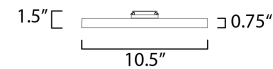

### MEASUREMENTS

DIMENSION : 10.5" L x 10.5" W x 0.75" H  
HANGING WEIGHT : 2.61 lb