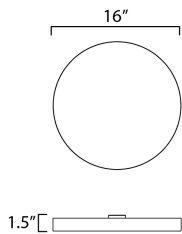

MEASUREMENTS

DIMENSION : 16" L x 16" W x 1.5" H
HANGING WEIGHT : 5.66 lb

LAMPING

INPUT VOLTAGE : 120V
LUMENS : 2,750 Rated (2,000 Del.)
BULB : 1 x 25W LED PCB Integrated , 25W Total
BULB INCLUDED : (Integrated)
DIMMABLE : ELV or Triac CL
CRI : 90 CRI
COLOR_TEMP : 3000K