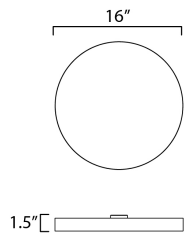

MEASUREMENTS

DIMENSION : 16" L x 16" W x 1.5" H
HANGING WEIGHT : 5.66 lb

LAMPING

INPUT VOLTAGE : 120V
LUMENS : 2,250 Rated (1,750 Del.)
BULB : 1 x 25W LED PCB Integrated , 25W Total
BULB INCLUDED : (Integrated)
DIMMABLE : ELV or Triac CL
CRI : 90 CRI
COLOR_TEMP : 3000K