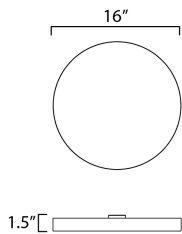

MEASUREMENTS

DIMENSION : 16" L x 16" W x 1.5" H
 HANGING WEIGHT : 5.66 lb

LAMPING

INPUT VOLTAGE : 120V
 LUMENS : 2,750 Rated (2,000 Del.)
 BULB : 1 x 25W LED PCB Integrated , 25W Total
 BULB INCLUDED : (Integrated)
 DIMMABLE : ELV or Triac CL
 CRI : 90 CRI
 COLOR_TEMP : 3000K