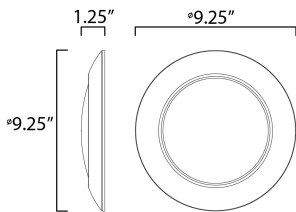

PRODUCT DESCRIPTION

This very compact LED flush mount directly installs on any 4" junction box and gives the look of a recessed trim. Constructed of Die Cast Aluminum, the Diverse luminaire is dimmable and approved for wet or damp locations so it can be used in virtually any ceiling application, including showers.

MEASUREMENTS

DIMENSION : 9.25" L x 9.25" W x 1.25" H
 HANGING WEIGHT : 0.9 lb

LAMPING

INPUT VOLTAGE : 120V
 LUMENS : 1,620 Rated (1,300 Del.)
 BULB : 1 x 18W LED PCB Integrated , 18W Total
 BULB INCLUDED : (Integrated)
 DIMMABLE : ELV or Triac CL
 CRI : 90 CRI
 COLOR_TEMP : 3000K